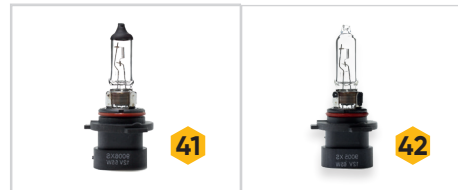

HEAD LIGHT

41 G-BS9006XS

42 G-BS9005XS