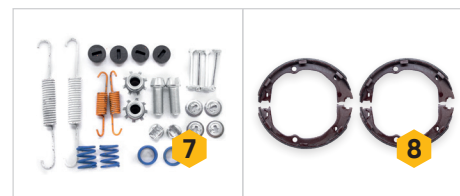

ROTORS

- 5 G-55133 | Non coated rear
G-55133G | Coated rear
- 6 G-55097 | Non coated front
G-55097G | Coated front

PADS

- 3 GD1363EXF
- 4 GD1707EXF

PARK BRAKE

- 7 G-BPB7377
- 8 G-BSP1051

SUBURBAN

www.newyorkbussales.com
parts@newyorkbussales.com