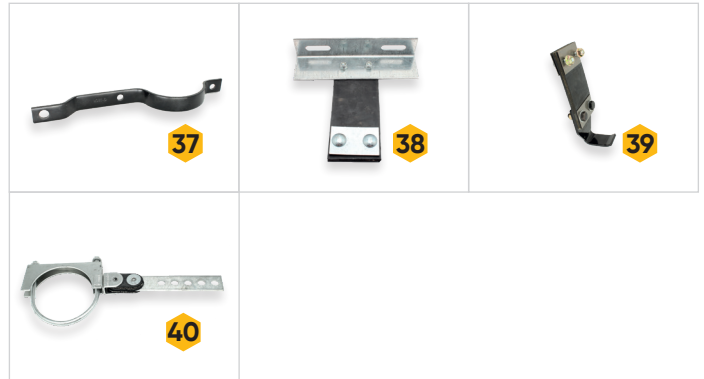

STEP TREADS

- 33** G-BSW001-GDSP
- 34** G-BSW003-GDSP
- 35** G-BSW017-GDSP
- 36** G-BSW002-GDSP

MIRROR ACC.

- 32** G-74-1032

EXHAUST HANGERS

- 37** G-EHP003
- 38** G-EHP001
- 39** G-EHP002
- 40** G-EHP011

IC CE 300

www.newyorkbussales.com
parts@newyorkbussales.com

SEAL CLAMPS

41 G-ECP40S

42 G-ECF40S

SEALED BEAM

43 888-5109

44 888-5110

HEAD LIGHT