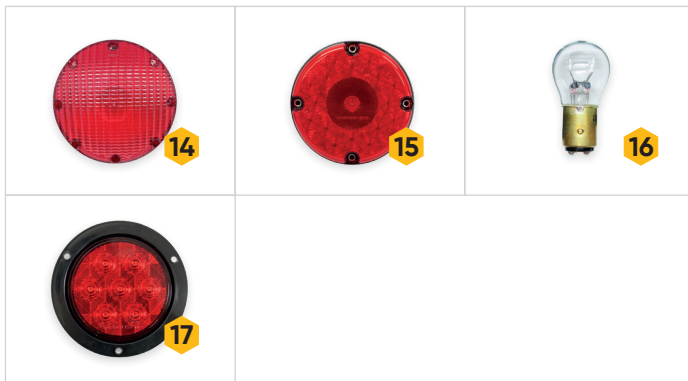

7 015100103

TURN SIGNAL

12 G-BS02ASS

13 G-LTL701A

TYPE A (MINIBUS)

www.newyorkbussales.com
parts@newyorkbussales.com

BRAKE SIGNAL

- 14 G-BS02RSS
- 15 G-LSL701R
- 16 G-BS2057
- 17 G-LSL400R