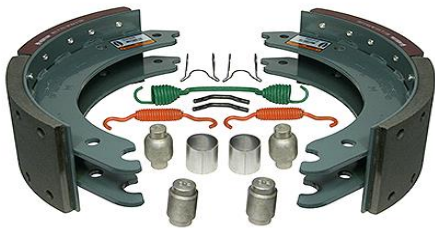

**COMPETITIVE
PRICING!**

**PARTS
FOR ALL
MAKES!**

MERITOR SHOES & DRUMS

Brake Shoe Kit
Part # KSMA2124720QP
Price: **\$101.70**

Brake Shoe Kit, 16 1/2 X 6
Part # KSMA2124715QP
Price: **\$105.78**

Brake Shoe Kit, 16 1/2 X 7
Part # KSMA2124707QP
Price: **\$68.97**

Brake Drum, 5"
Part # 85123463002
Price: **\$118.44**

Brake Shoe Kit
Part # KSMA2124702QP
Price: **\$60.50**

Brake Drum, 7"
Part # 85123207002
Price: **\$90.33**

Hurry, Quantity Limited, While Supplies Last!