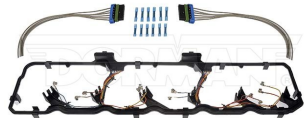

CUMMINS & MERITOR REPLACEMENT PARTS THROUGH DORMAN

Cummins Replacement - Sensors

904-7118	EGR Temperature Sensor / CR# 4088712	~~$65.81~~	$58.21
904-7127	Differential Pressure Sensor / CR# 2871960	~~$72.77~~	$64.37

Cummins Replacement - Misc. Parts

615-204	Integrated Valve Cover Gasket Kit / CR# 3975641	~~$72.77~~	$64.37
904-418	Engine Crankcase Breather Element / CR# 4936636	~~$53.52~~	$49.99

Cummins Replacement - Exhaust Clamps/Gaskets

674-9004	10.25" Diameter Gasket / CR# 2871451	~~$14.38~~	$12.71
674-9030	Gasket & Clamp Kit / CR# 2871861	~~$95.29~~	$84.29
674-9046	5" Diameter Exhaust V-Band Clamp & Gasket Kit CR# 2880215	~~$103.73~~	$91.75
674-9047	5" Diameter Exhaust V-Band Clamp & Gasket Kit CR# 2880215	~~$27.79~~	$25.65
674-7012	4" Diameter Exhaust V-Band Clamp / CR# 3896337	~~$42.87~~	$37.92
674-7013	5" Diameter Exhaust V-Band Clamp / CR# 90-0013	~~$21.38~~	$18.91

Meritor Replacement - ABS Wheel Speed Sensors

970-5003	ABS Sensor w/ 67" Harness / CR# 3526132C1	~~$28.61~~	$25.31
970-5006	ABS Sensor w/ 39" Harness / CR# R955336	~~$24.76~~	$21.90

PRICING SUBJECT TO CHANGE WITHOUT NOTICE