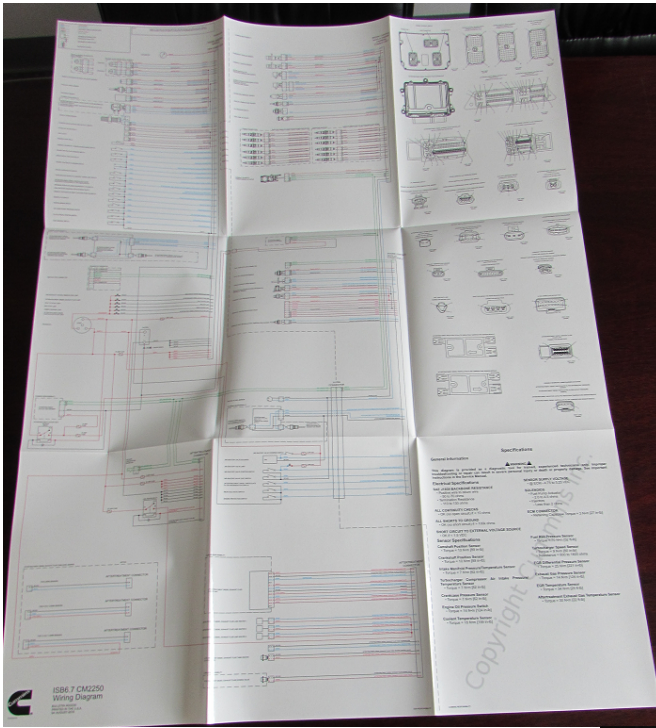

ISB6.7 CM2250 Wiring Diagram

BULLETIN 4022230
PRINTED IN THE U.S.A.
04- AUGUST-2016

Cummins Inc.