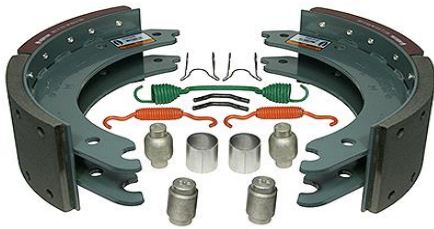

MERITOR SHOES & DRUMS

LAST CHANCE!!

**COMPETITIVE
PRICING!**

Quantities Limited, While Supplies Last!

**PARTS FOR
ALL MAKES!**

Call Us At 888-26-PARTS

To Get Yours Today!

Brake Shoe Kit
Part # KSMA2124720QP
Price: \$101.70

Brake Shoe Kit, 16 1/2 X 6
Part # KSMA2124715QP
Price: \$105.78

Brake Shoe Kit, 16 1/2 X 7
Part # KSMA2124707QP
Price: \$68.97

Brake Drum, 5"
Part # 85123463002
Price: \$118.44

Brake Shoe Kit
Part # KSMA2124702QP
Price: \$60.50

Brake Drum, 7"
Part # 85123207002
Price: \$90.33

BY NY BUS SALES & SCHOOL LINES CT

888-26PARTS

www.newyorkbussales.com

Pricing Subject to Change Without Notice!

NEW YORK

Rochester

Chittenango