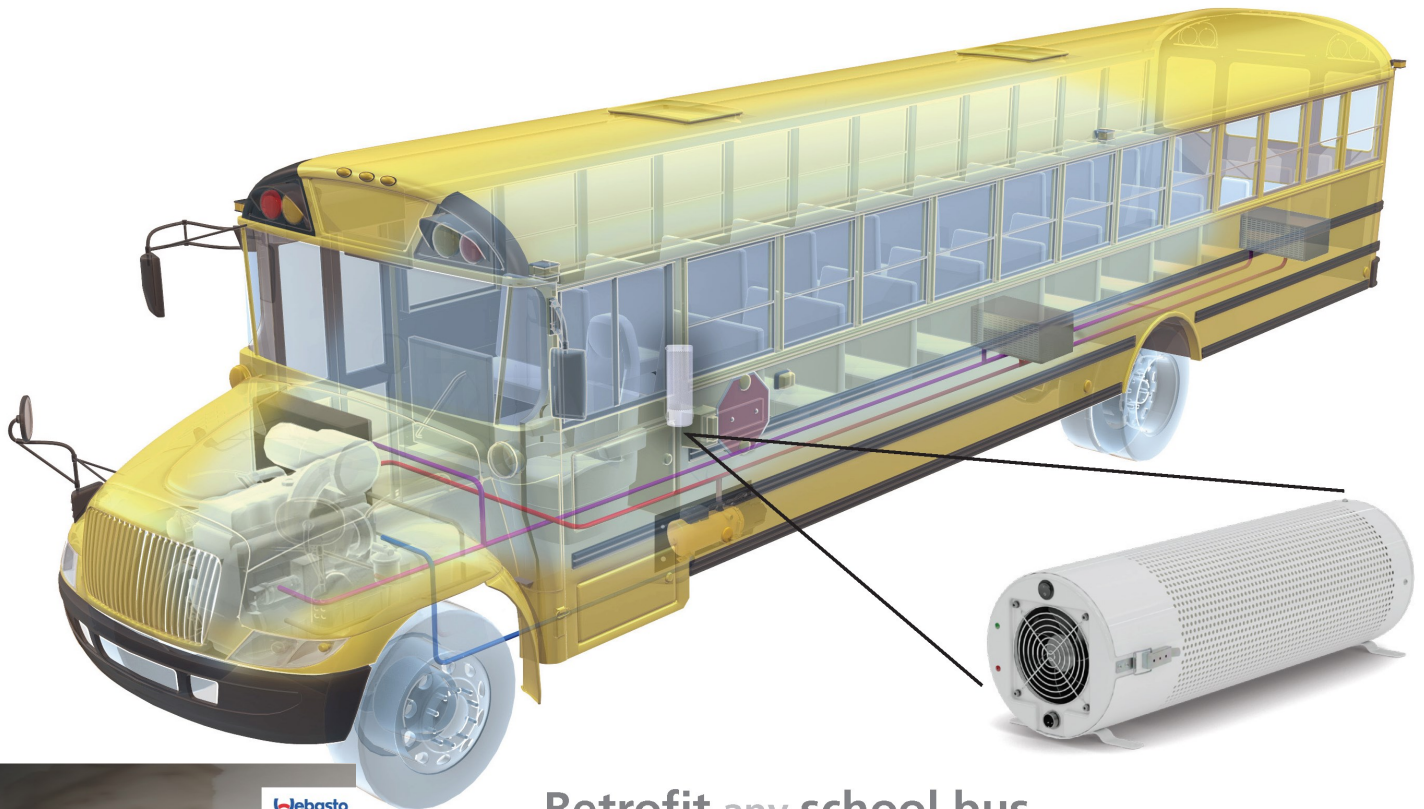

Key benefits at a glance:

- Removes 99.995% of airborne infections and contaminants
- HEPA H14 classified filter
- High air exchange rate
- Up to 350 ft³ (10 m³) fresh air every minute
- Ultra compact and lightweight
- Hasslefree installation
- Contamination free exchange of H14 filters
- Available version: 175 cfm (300 m³/h)
- Automatic filter monitoring feature
- Compliant with European Medical Device Directive CE 47/2007
- Meets WHO / CDC / ECDC / IATA air filtration guidelines

Retrofit any school bus
with a medical grade
air filtration system