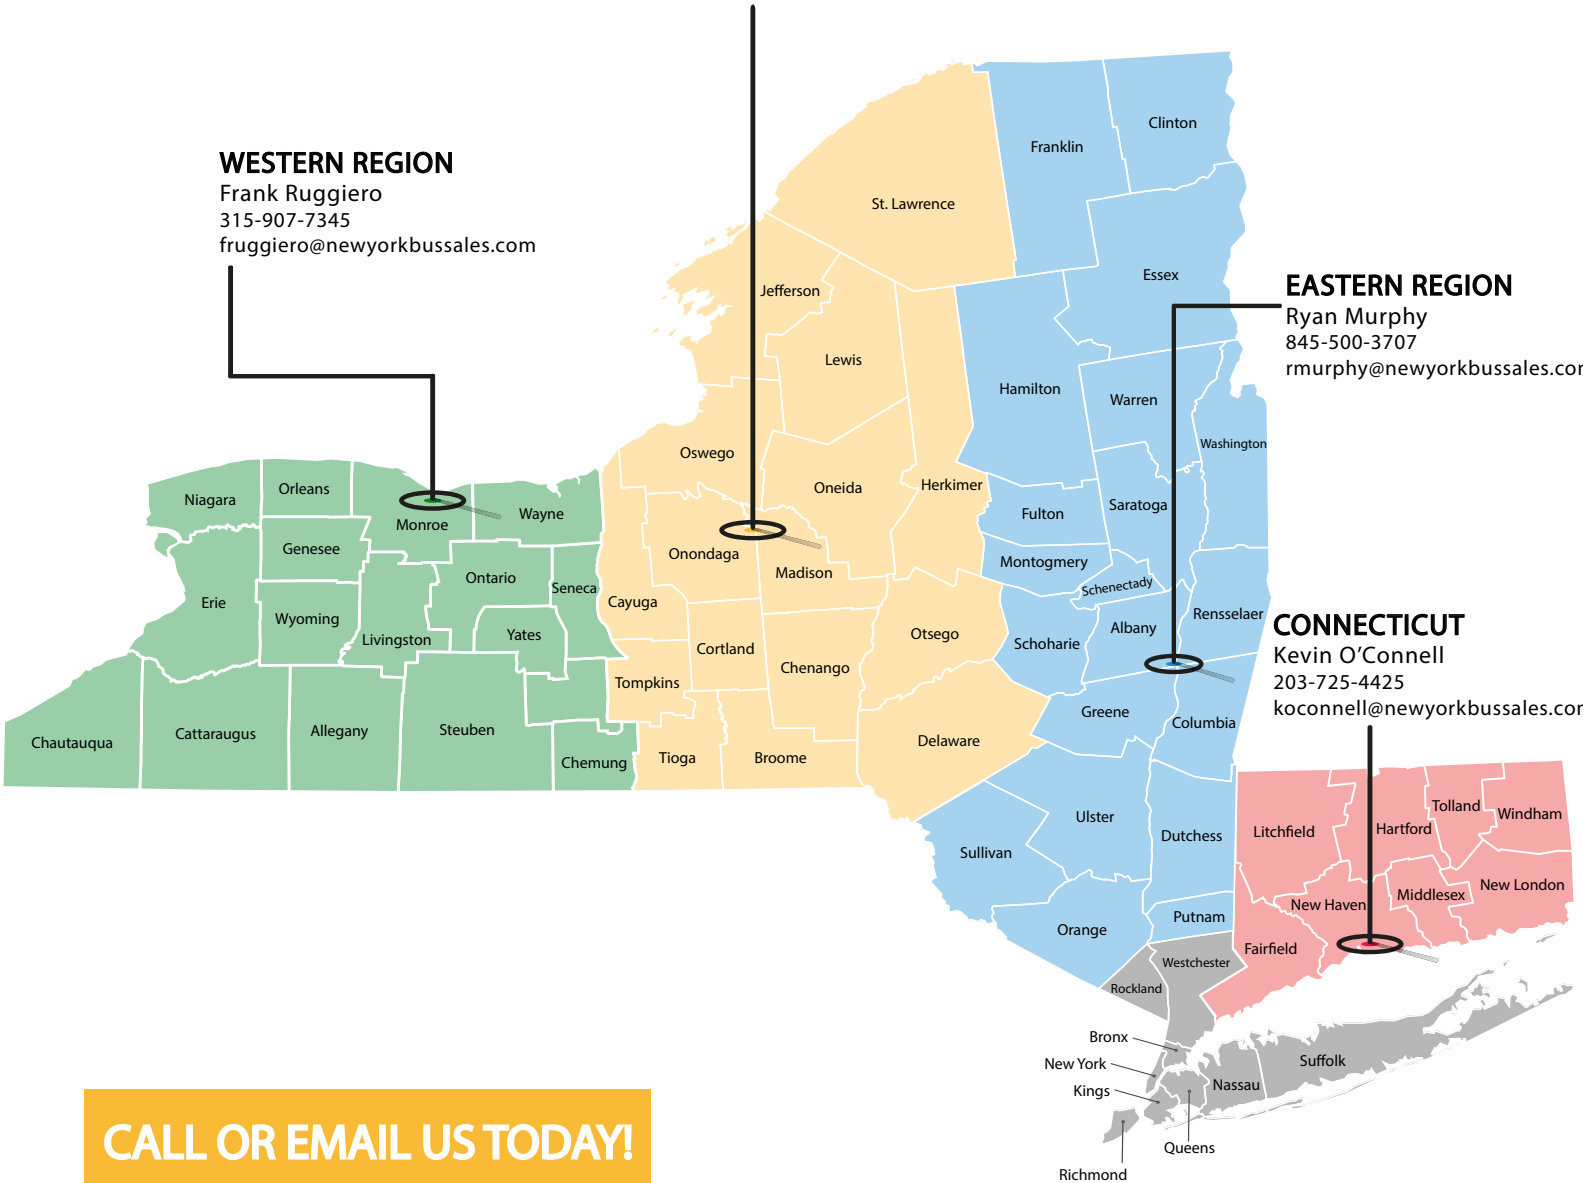

CONNECTICUT

Kevin O'Connell
203-725-4425
koconnell@newyorkbussales.com

CALL OR EMAIL US TODAY!

888-26-PARTS
parts@newyorkbussales.com